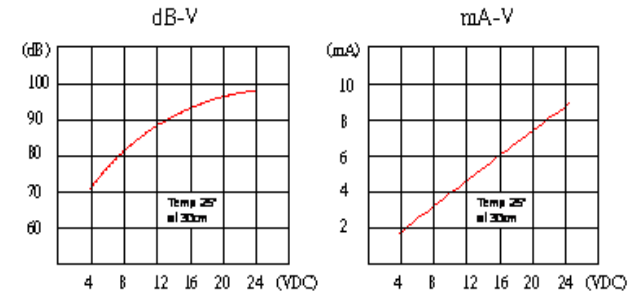

E-Sound

Model:
DXP1717080(Self Drive)

Picture:

Specification:

Model	DXP1717080(Self Drive)
Rated Voltage	12 V
Operating Voltage	3-16 V
Sound Output at 10cm (dB)	83 dB
Current consumption	8 mA
Operating Temperature (°C)	-40~+85 °C
Storage Temperature (°C)	-40~+90 °C

Frequency:

Dimensions: