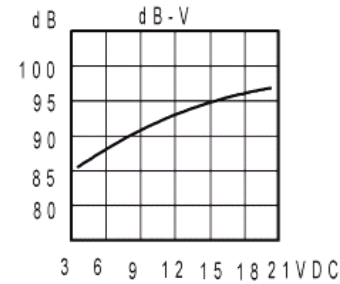

# E-Sound

Model:  
DXP2418(Self Drive)

Picture:  
Specification:

Frequency:

Dimensions:

|                            |                     |
|----------------------------|---------------------|
| Model                      | DXP2418(Self Drive) |
| Rated Voltage              | 12 V                |
| Operating Voltage          | 3-20 V              |
| Sound Output at 10cm (dB)  | 95 dB               |
| Current consumption        | 12 mA               |
| Operating Temperature (°C) | -20~+70 °C          |
| Storage Temperature (°C)   | -30~+80 °C          |