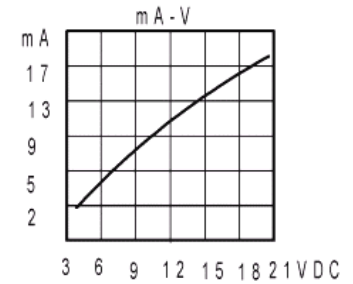

# E-Sound

Model:  
DXP2418(Self Drive)

Picture:  
Specification:

Frequency:

Dimensions:

|                            |                     |
|----------------------------|---------------------|
| Model                      | DXP2418(Self Drive) |
| Rated Voltage              | 12 V                |
| Operating Voltage          | 3-20 V              |
| Sound Output at 10cm (dB)  | 95 dB               |
| Current consumption        | 12 mA               |
| Operating Temperature (°C) | -20~+70 °C          |
| Storage Temperature (°C)   | -30~+80 °C          |