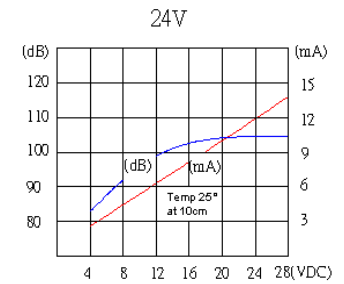

E-Sound

Model:
DXP3024W(Self Drive)

Picture:

Specification:

Model	DXP3024W(Self Drive)
Rated Voltage	12 V
Operating Voltage	6-15 V
Sound Output at 10cm (dB)	100 dB
Current consumption	15 mA
Operating Temperature (°C)	-20~+60 °C
Storage Temperature (°C)	-30~+70 °C

Frequency:

Dimensions: