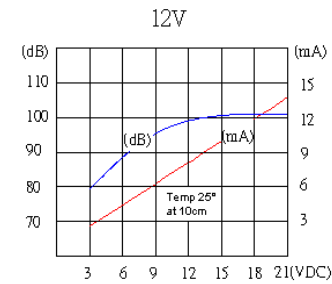

E-Sound

Model:
DXP3024W(Self Drive)

Picture:

Specification:

Model	DXP3024W(Self Drive)
Rated Voltage	12 V
Operating Voltage	6-15 V
Sound Output at 10cm (dB)	100 dB
Current consumption	15 mA
Operating Temperature (°C)	-20~+60 °C
Storage Temperature (°C)	-30~+70 °C

Frequency:

Dimensions: